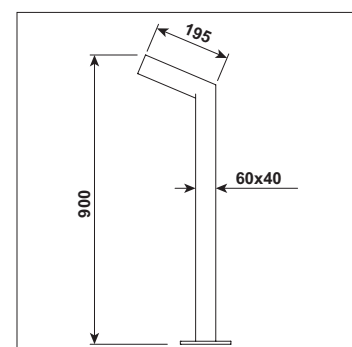

POLEALT 60

Mounting:	Ground mounting
Body material:	Aluminium
Colour:	Standard anthracite grey RAL 7016, other RAL colours on request
Lumen output:	Standard up to 900 lm, any other on request
LED module:	Signify (Philips), Tridonic or equivalent SMD LED module
Colour temperature:	3000/4000K, other on request
Colour Rendering:	CRI>80 in standard, other on request
Driver:	EVG on-off, DALI, other on request
Wireless control:	N/A
Daylight/Occupancy sensor:	N/A
Emergency unit:	N/A
Operating temperature range:	-25°C ... +45°C
IP Class:	IP65 in standard
Power:	220-240V 50/60Hz
Lighting direction:	Direct lighting
Light distribution:	Symmetric
Optics:	N/A
Beam angle:	Please refer to our LDT database
Diffuser:	PMMA acrylic
Warranty:	5 Years standard warranty

POLEALT 60 ground mounted luminaire

All current index numbers, lumen outputs, power consumption and many other technical information are available in our 2024 pricelist.

Basic dimensions